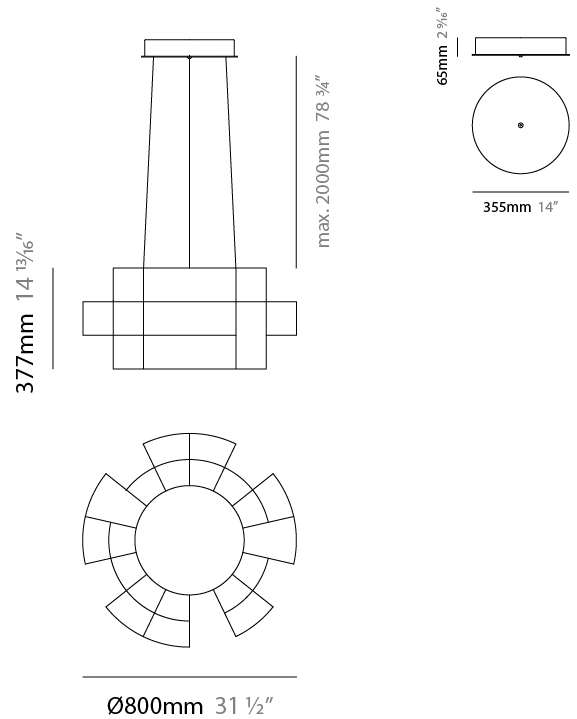

SPECTRE SUSPENSION

D101948-

base number   LED Dimming   Color Temperature   Finish Options

PROJECT _____
TYPE _____
SPECIFIER _____
QUANTITY _____
DATE _____

1. To build a product code in our configurator select the specify button on the base model # product page
2. To build a manual product code on this datasheet choose from the options listed below in blue font and add the suffix to the base model #

GENERAL

Series: Spectre
Brand: Quasar
Division: Design
Mounting Type: Suspension
Mounting Location: Ceiling
Subcategory: Ambient

PHYSICAL

Shape: Abstract
Diameter (mm): 800
Diameter (in): 31 1/2"
Height (mm): 377
Height (in): 14 13/16"
Max. Overall Height (mm): 2375
Max. Overall Height (in): 93 1/2"
Light Distribution: Omnidirectional
Weight (kg): 3.5
Weight (lbs): 7.72
Fixture Finish: [NIC / BRA / BBR](#)
Fixture Material: Metal
Cable Details: 2000mm Cable
Upon Request: Custom Sizes

ELECTRICAL

Lamp Type: LED
Input Wattage (W): 53.4
Dimming: [0-10V Dimming / Phase Dimming (120Vac Only)](#)
Driver Included: Yes
Driver Location: Integrated
Driver Type: Constant Voltage - Universal
Driver Class: Class 2
Input Voltage (V): 120 - 277
Output Voltage (V): 12

LED

Number of LEDs: 89
Color Temperature (°K): [2400 / 2800](#)
Max. Delivered Lumen (lm): 2670 (2800K)
CRI: >90 CRI
Lamp Life (hrs): 50000

OPTICAL

RATINGS AND CERTIFICATIONS

Certified By: Certified for North American Standards
IP rating: IP20